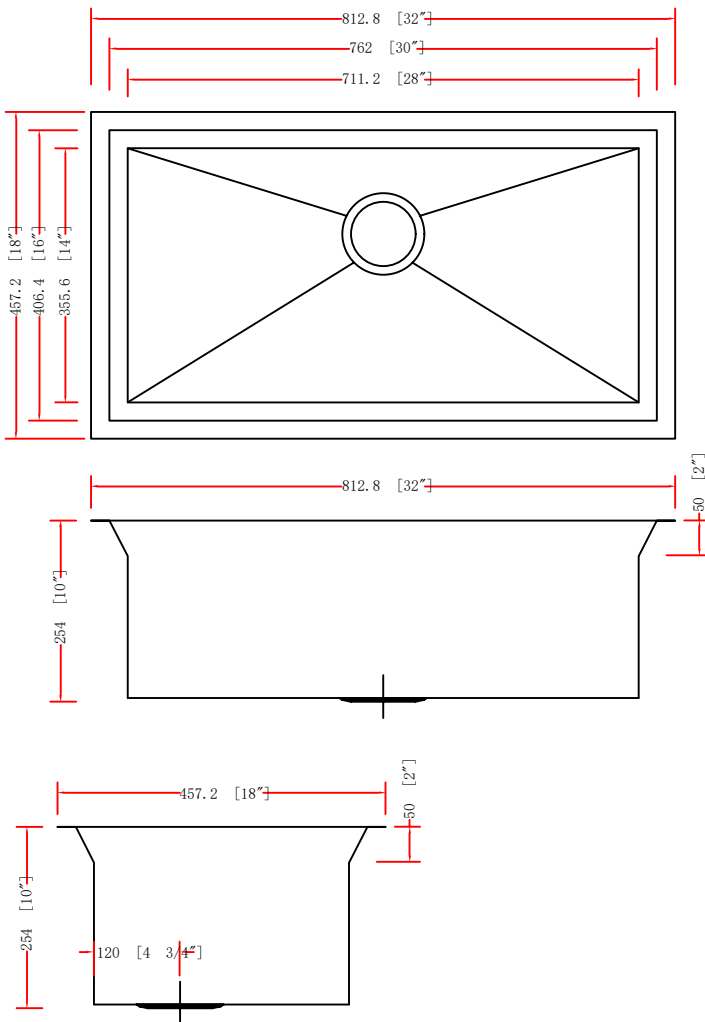

DSS-3218

KITCHEN SINK WITH SLANTED LEDGE

Style:

- Zero Radius with Slanted Ledges
- Undermount
- Kitchen Sink
- Single Bowl

Size:

- Overall: 32" x 18" x 10"
- Bowl Size: 28" x 14" x 10"

Features:

- 16 Gauge Thickness
- 304 Stainless Steel Sink
- 18/10 Chrome/Nickel Content
- Extra Large Sound Cancellation Pads
- Thermal Undercoating